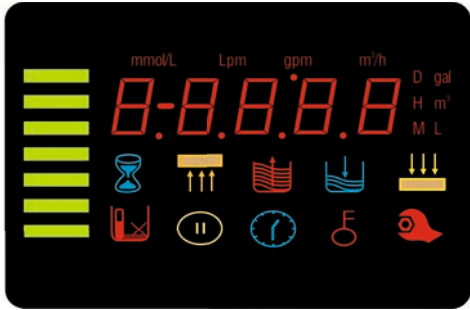

Display screen for AutoSoft 3, 6 & 8