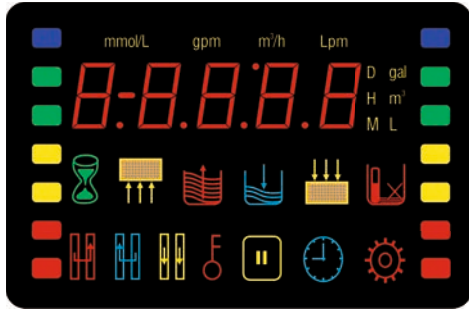

HARD WATER CAN BE HARD ON YOU

Hair Fall

Skin Damage

Scaling

**ENJOY THE GOODNESS
OF SOFT WATER**

Display screen for AutoSoft 1 & 2

Display screen for AutoSoft 3, 6 & 8

NanoSOFT